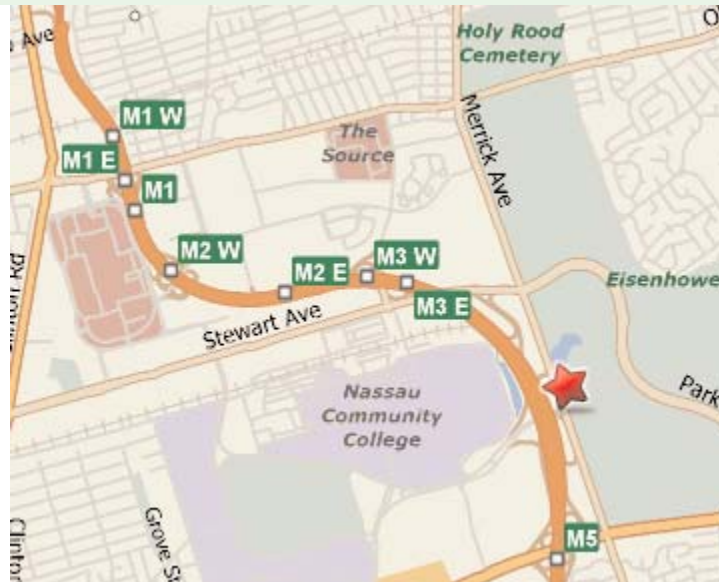

Nassau BOCES Robert E. Lupinskie Center
for Curriculum, Instruction and Technology
One Merrick Avenue, Westbury
Telephone: 516-608-6600

Directions from the East:

Northern State Parkway West
Take exit 32 toward Westbury
Turn left at Post Avenue
Post Avenue turns into Merrick Avenue
Continue south on Merrick Avenue
One Merrick Avenue will be on the right

**Note: You can't turn left when exiting the One Merrick Avenue driveway.*

Directions from the West:

Long Island Expressway/I-495 East
Take exit 38 for Northern State Parkway toward Hauppauge
Merge onto Northern State Parkway East
Take exit 31A for Meadowbrook Parkway
Merge onto Meadowbrook State Parkway South to Exit M1E
Take Old Country Road East
Turn Right on Merrick Avenue going south
One Merrick Avenue will be on your right

**Note: You can't turn left when exiting the One Merrick Avenue driveway.*

Directions from the North:

Meadowbrook Parkway South to Exit M1E
Take Old Country Road East
Turn Right on Merrick Avenue and continue south
One Merrick Avenue will be on your right
or
Wantagh Parkway South to Exit W2
Take Old Country Road West
Turn left to Merrick Avenue heading south
One Merrick Avenue will be on your right

**Note: You can't turn left when exiting the One Merrick Avenue driveway.*

Directions from the South:

Meadowbrook Parkway North to Exit M1
Take Old Country Road East
Turn Right on Merrick Avenue going south
One Merrick Avenue will be on your right
or
Wantagh Parkway North to Exit W2
Take Old Country Road West
Turn left on Merrick Avenue heading south
One Merrick Avenue will be on your right